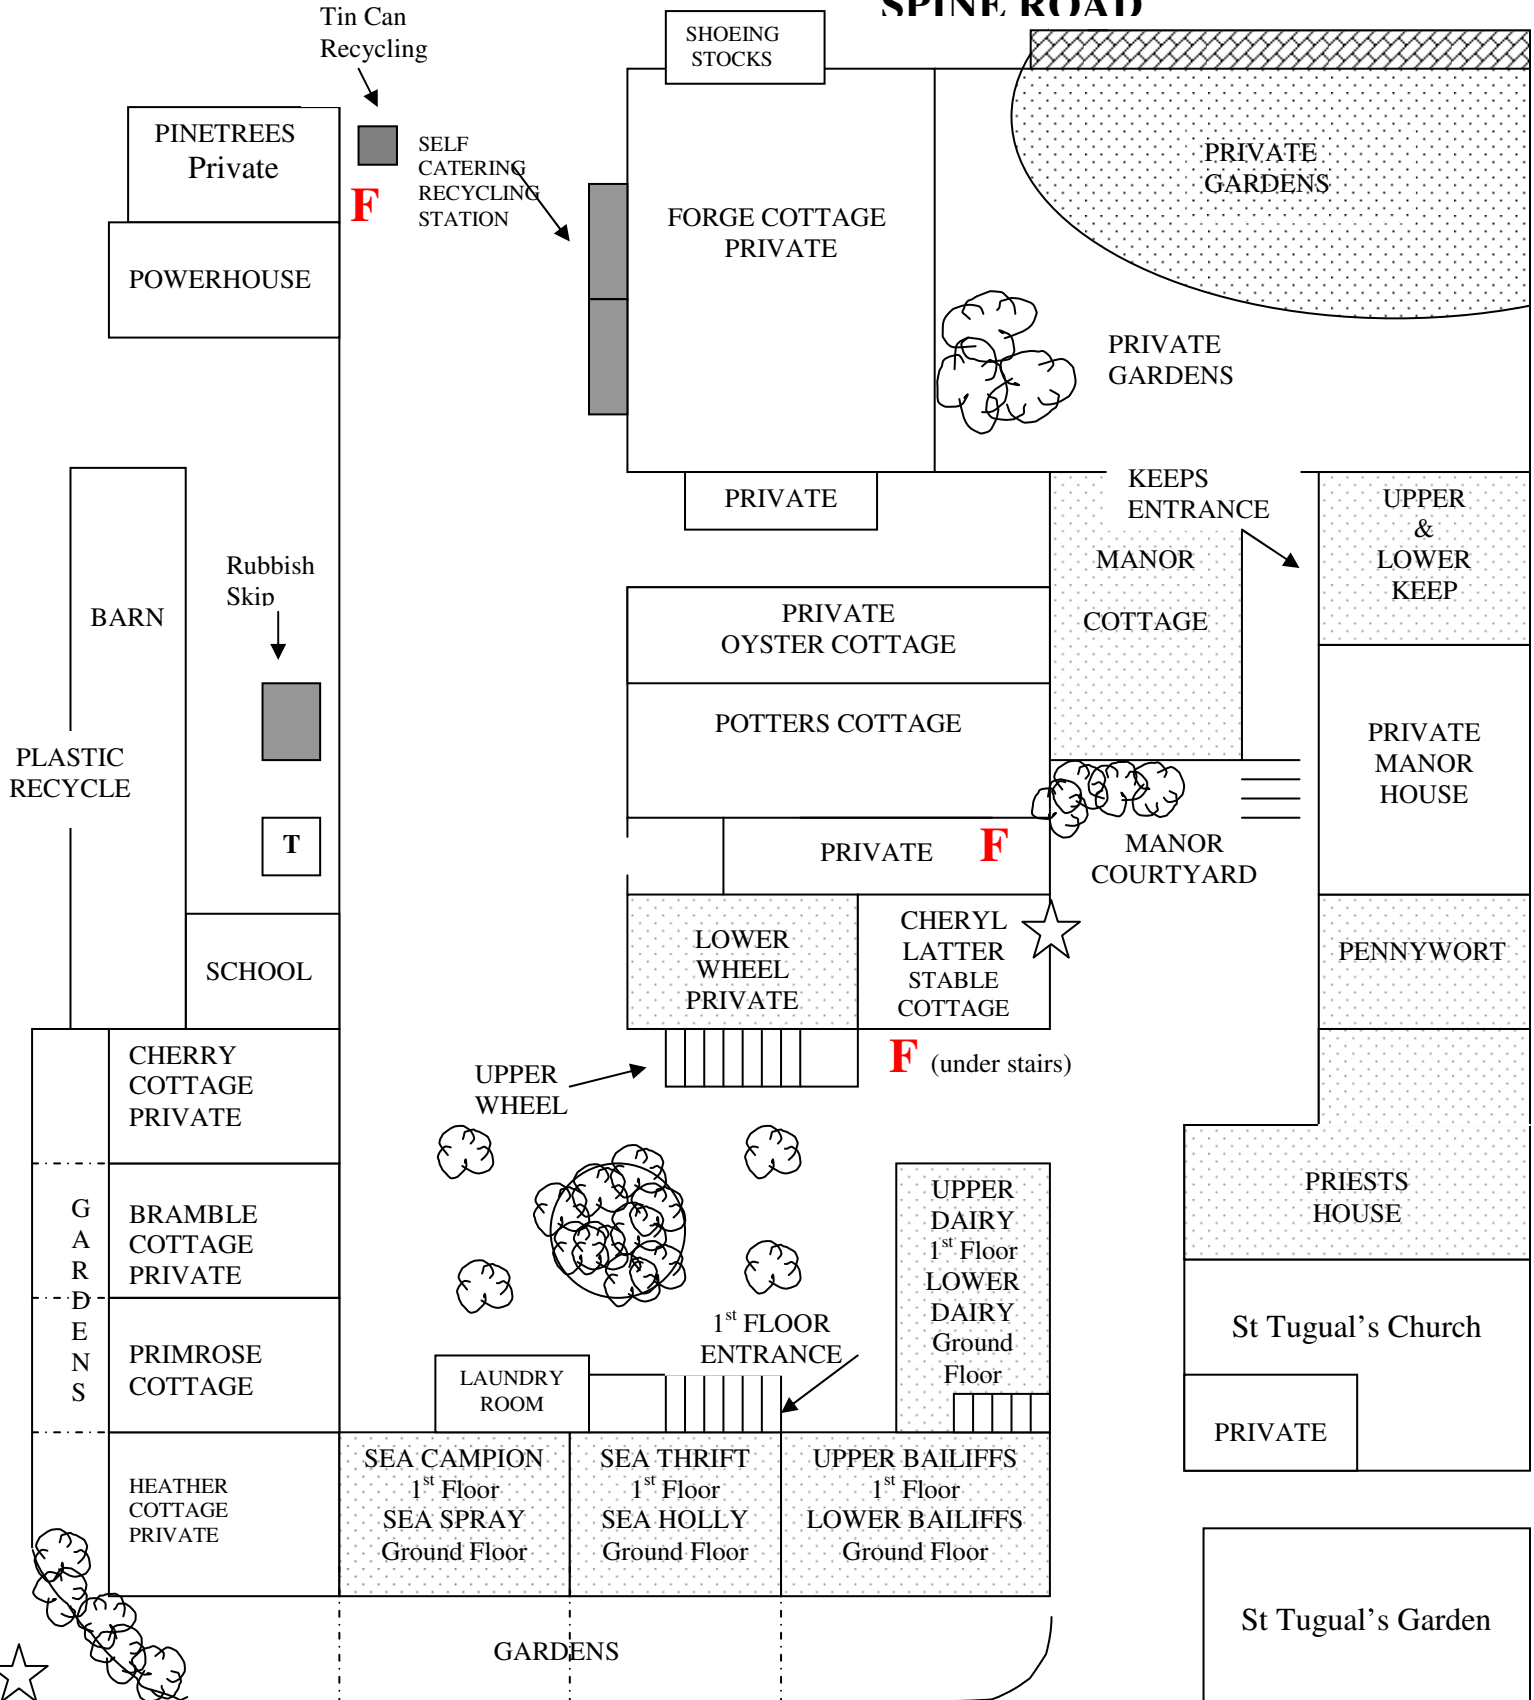

SELF CATERING VILLAGE

TO OAK TREE, ELM TREE & FIR TREE COTTAGES

TO UPPER BELVOIR AND BELVOIR BEACH

SPINE ROAD

Self Catering Guests: Please see Cheryl Latter if you have any problems with your cottage or please call on 750022 and leave a message on the answer machine and it will be dealt with in the morning. **In the case of a medical emergency only call 750000 (Daytime) or evenings 07781460542.**

T – Telephone **F** – Fire Extinguisher Point