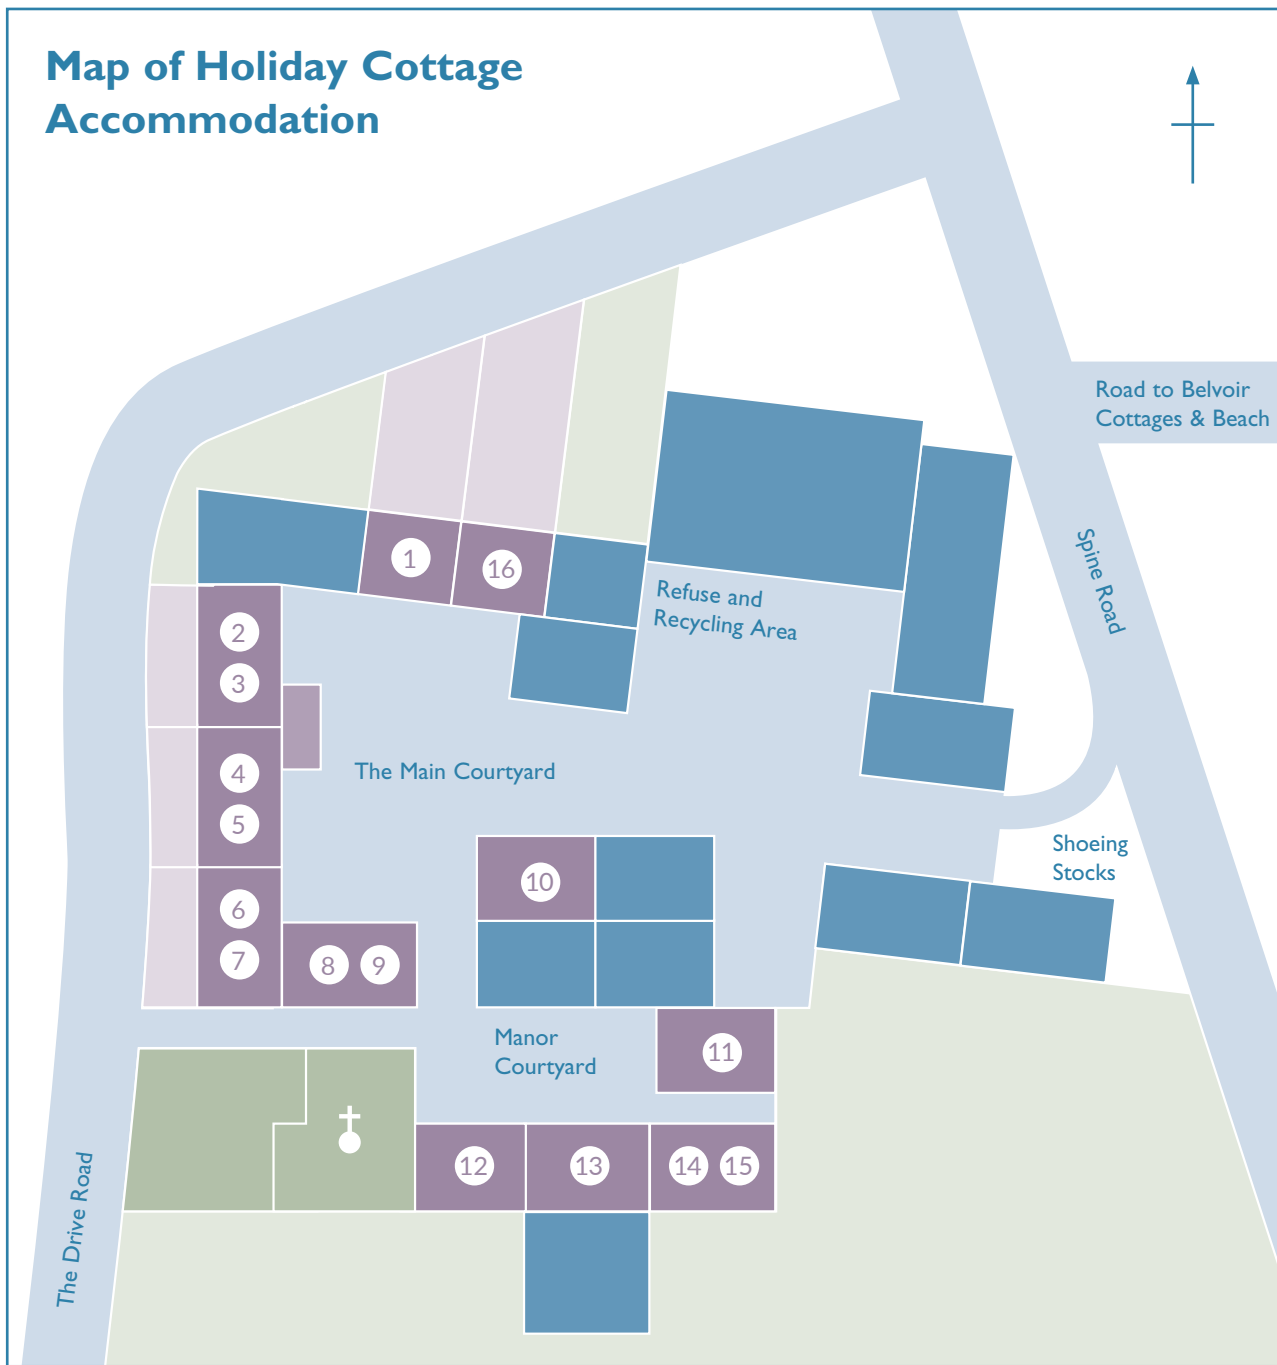

Herm Island

Life from a fresh perspective

Map of Holiday Cottage Accommodation

Key

 Road and public areas	1 Primrose Cottage	9 Upper Dairy First Floor
 St Tugual's Church and garden	2 Sea Spray Ground Floor	10 Upper Wheel First Floor
 Private accommodation and other buildings	3 Sea Champion First Floor	11 Manor Cottage
 Private gardens/land	4 Sea Holly Ground Floor	12 Priest's House
 Holiday Cottage accommodation	5 Sea Thrift First Floor	13 Pennywort
 Holiday Cottage gardens	6 Lower Bailiff's Ground Floor	14 Lower Keep Ground Floor
 Laundry room	7 Upper Bailiff's First Floor	15 Upper Keep First Floor
	8 Lower Dairy Ground Floor	16 Bramble Cottage